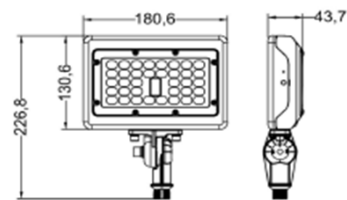

**PHOTOMETRIC CHARACTERISTICS**

Lumen (lm)	3873	CCT (K)	4000
Efficacy (lm/w)	134	Beam Angle (°)	NEMA 7Hx6V
CRI	80		

**GENERAL CHARACTERISTICS**

Operating Temperature (°F)	-40 ~ 122
Storage Temperature (°F)	-40 ~ 158
IP Rating	IP65
Rated Life	50000 hrs.
Warranty	5 years

**ACCESSORIES**

Item #	Stock Code	Description

**PRODUCT DIMENSIONS**

Width- in (mm)	7.1	180.6
Height- in (mm)	8.93"	226.8
Depth- in (mm)	1.72"	43.7
EPA (ft <sup>2</sup> )	-	
Weight (lbs)	2.42	
Mounting Height (ft)	-	
Cable Length (ft)	-	